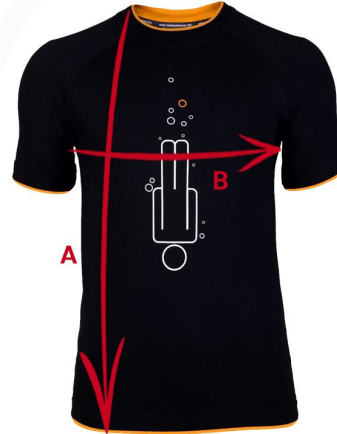

SIZE	A	B
38-39 (S)	24	37
40-41 (M)	25	38
42-43 (L)	26	39
44-45 (XL)	27	40
46-47 (XXL)	28	41

All sizes are given in centimeters. Tolerance +/- 2cm

Socks 600FT

Men's t-shirt

CHOOSE YOUR SIZE

SIZE	A	B
M	72	52
L	74	55
XL	76	58
XXL	78	61

All sizes are given in centimeters. Tolerance +/- 2cm

Ladies' t-shirt

CHOOSE YOUR SIZE

SIZE	A	B	B - Circuit
S	54	38	76-90
M	56	41	82-96
L	56	45	90-104
XL	58	48	96-110

All sizes are given in centimeters. Tolerance +/- 2cm